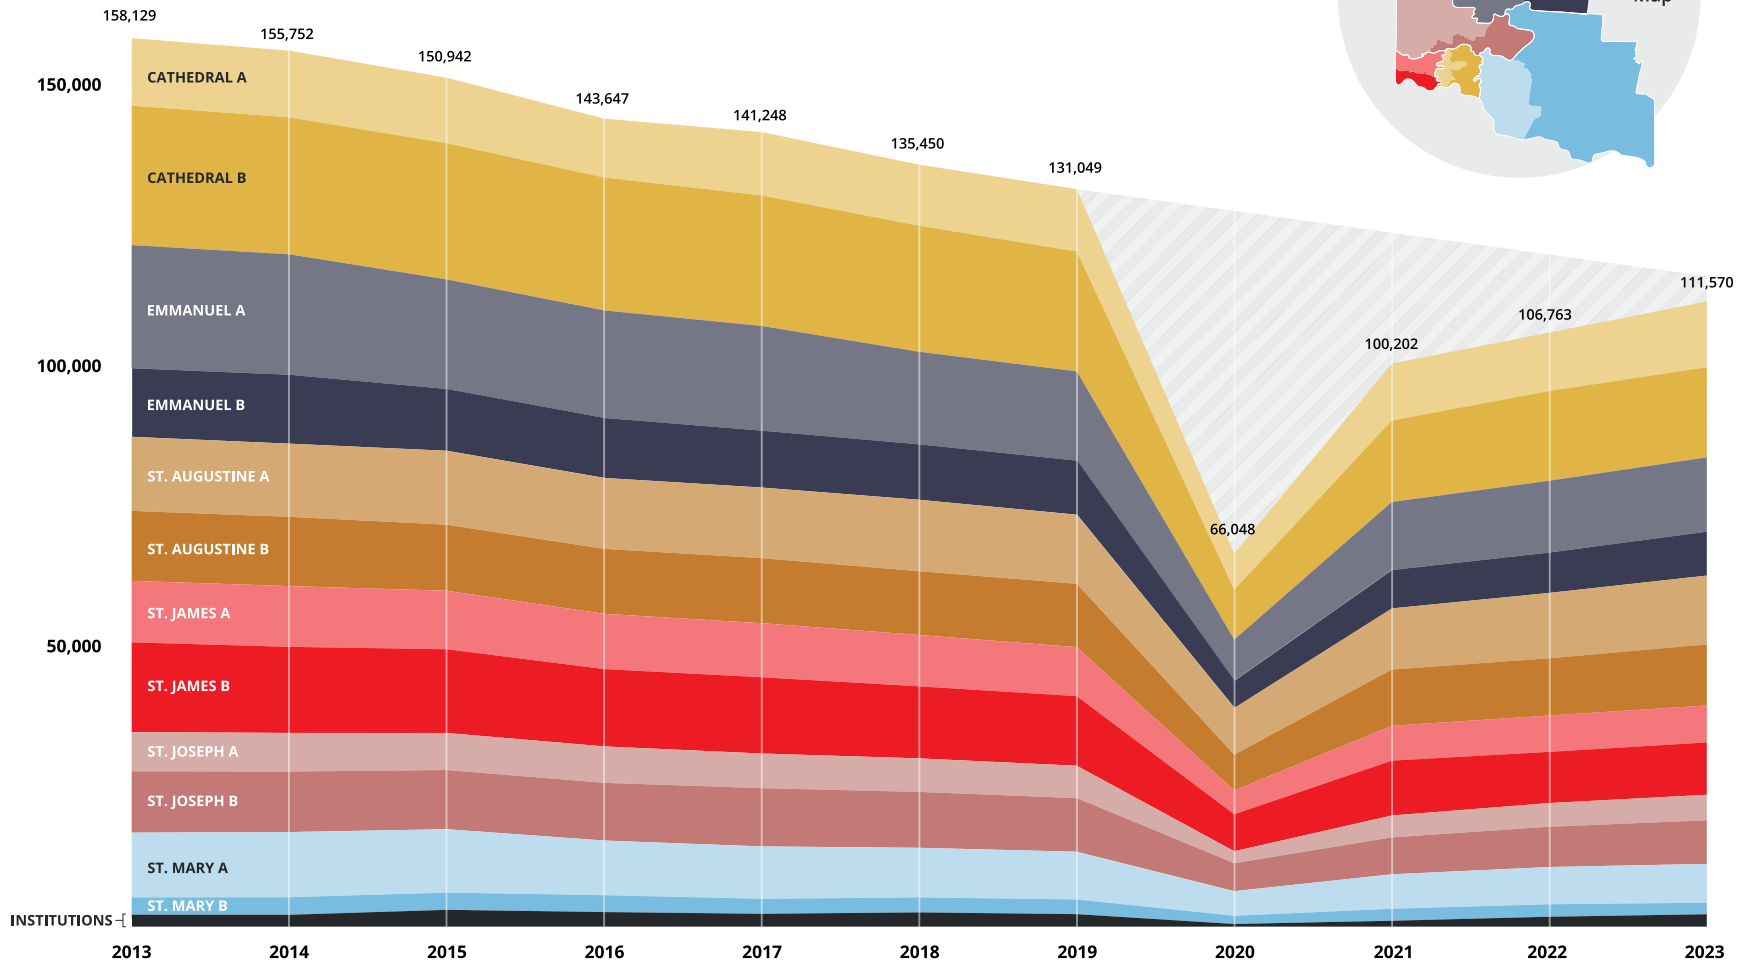

SUNDAY MASS ATTENDANCE BY YEAR

	Locations	2013	2014	2015	2016	2017	2018	2019	2020	2021	2022	2023	Annual Change	Percent Change
● CATHEDRAL A <i>SOUTH A</i>	25	12,030	11,891	11,663	10,489	11,288	10,879	11,116	6,450	10,127	10,428	11,741	1,313	13%
● CATHEDRAL B <i>SOUTH B</i>	24	24,857	24,402	24,280	23,689	23,262	22,457	21,365	8,884	14,520	15,991	16,086	95	1%
● EMMANUEL A <i>NORTHEAST A</i>	26	21,935	21,228	19,304	18,972	18,450	16,316	15,722	7,223	12,029	12,673	13,257	584	5%
● EMMANUEL B <i>NORTHEAST B</i>	24	12,232	12,280	11,016	10,687	10,145	9,881	9,643	4,837	6,847	7,197	7,834	637	9%
● ST. AUGUSTINE A <i>NORTHWEST A</i>	25	13,200	13,034	13,172	12,634	12,572	12,722	12,229	8,044	10,997	12,044	12,285	241	2%
● ST. AUGUSTINE B <i>NORTHWEST B</i>	20	12,473	12,346	11,765	11,578	11,596	11,370	11,293	6,366	10,016	10,809	10,900	91	1%
● ST. JAMES A <i>SOUTHWEST A</i>	10	10,953	10,824	10,425	9,846	9,631	9,148	8,728	4,245	6,216	6,477	6,596	119	2%
● ST. JAMES B <i>SOUTHWEST B</i>	17	16,001	15,346	14,931	13,785	13,596	12,842	12,408	6,589	9,774	9,122	9,336	214	2%
● ST. JOSEPH A <i>CENTRAL A</i>	12	6,977	6,876	6,598	6,489	6,164	5,974	5,766	2,124	3,896	4,228	4,560	332	8%
● ST. JOSEPH B <i>CENTRAL B</i>	6	10,941	10,792	10,546	10,284	10,391	9,962	9,561	4,988	6,587	7,171	7,786	615	9%
● ST. MARY A <i>SOUTHEAST A</i>	13	11,535	11,616	11,301	9,746	9,337	8,845	8,505	4,386	6,137	6,640	6,921	281	4%
● ST. MARY B <i>SOUTHEAST B</i>	11	3,076	3,124	3,068	3,002	2,667	2,663	2,612	1,460	2,140	2,217	2,055	-162	-7%
● INSTITUTIONS	15	1,919	1,993	2,873	2,446	2,149	2,391	2,101	452	916	1,766	2,213	447	25%
Totals:		158,129	155,752	150,942	143,647	141,248	135,450	131,049	66,048	100,202	106,763	111,570	4,807	5%
Rolling Percent Change:			-2%	-3%	-5%	-2%	-4%	-3%	-50%	52%	7%	5%		

SUNDAY MASS ATTENDANCE BY YEAR

MASS ATTENDANCE COMPARED TO 2019

Percentage above or below 2019 counts

MASS ATTENDANCE VS. NUMBER OF MASSES

OVERALL ARCHDIOCESE UTILIZATION

2023 UTILIZATION