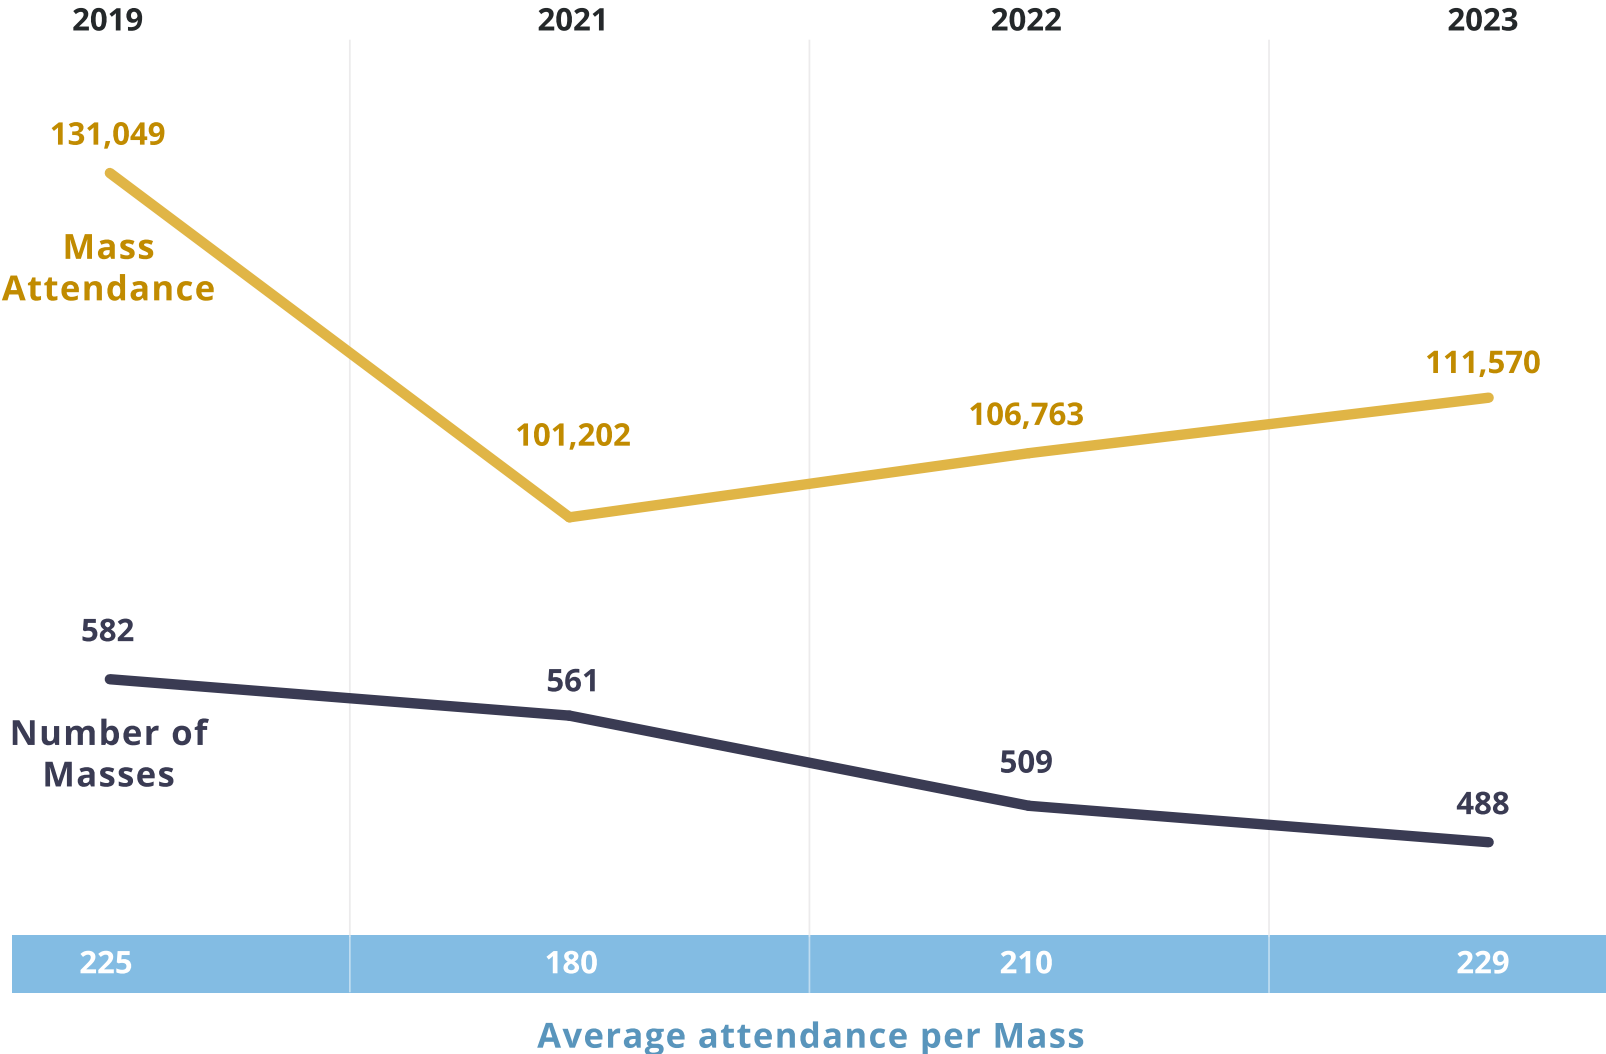

SUNDAY MASS ATTENDANCE BY YEAR

	Locations	2013	2014	2015	2016	2017	2018	2019	2020	2021	2022	2023	Annual Change	Percent Change
● CATHEDRAL A <i>SOUTH A</i>	25	12,030	11,891	11,663	10,489	11,288	10,879	11,116	6,450	10,127	10,428	11,741	1,313	13%
● CATHEDRAL B <i>SOUTH B</i>	24	24,857	24,402	24,280	23,689	23,262	22,457	21,365	8,884	14,520	15,991	16,086	95	1%
● EMMANUEL A <i>NORTHEAST A</i>	26	21,935	21,228	19,304	18,972	18,450	16,316	15,722	7,223	12,029	12,673	13,257	584	5%
● EMMANUEL B <i>NORTHEAST B</i>	24	12,232	12,280	11,016	10,687	10,145	9,881	9,643	4,837	6,847	7,197	7,834	637	9%
● ST. AUGUSTINE A <i>NORTHWEST A</i>	25	13,200	13,034	13,172	12,634	12,572	12,722	12,229	8,044	10,997	12,044	12,285	241	2%
● ST. AUGUSTINE B <i>NORTHWEST B</i>	20	12,473	12,346	11,765	11,578	11,596	11,370	11,293	6,366	10,016	10,809	10,900	91	1%
● ST. JAMES A <i>SOUTHWEST A</i>	10	10,953	10,824	10,425	9,846	9,631	9,148	8,728	4,245	6,216	6,477	6,596	119	2%
● ST. JAMES B <i>SOUTHWEST B</i>	17	16,001	15,346	14,931	13,785	13,596	12,842	12,408	6,589	9,774	9,122	9,336	214	2%
● ST. JOSEPH A <i>CENTRAL A</i>	12	6,977	6,876	6,598	6,489	6,164	5,974	5,766	2,124	3,896	4,228	4,560	332	8%
● ST. JOSEPH B <i>CENTRAL B</i>	6	10,941	10,792	10,546	10,284	10,391	9,962	9,561	4,988	6,587	7,171	7,786	615	9%
● ST. MARY A <i>SOUTHEAST A</i>	13	11,535	11,616	11,301	9,746	9,337	8,845	8,505	4,386	6,137	6,640	6,921	281	4%
● ST. MARY B <i>SOUTHEAST B</i>	11	3,076	3,124	3,068	3,002	2,667	2,663	2,612	1,460	2,140	2,217	2,055	-162	-7%
● INSTITUTIONS	15	1,919	1,993	2,873	2,446	2,149	2,391	2,101	452	916	1,766	2,213	447	25%
Totals:		158,129	155,752	150,942	143,647	141,248	135,450	131,049	66,048	100,202	106,763	111,570	4,807	5%
Rolling Percent Change:			-2%	-3%	-5%	-2%	-4%	-3%	-50%	52%	7%	5%		

SUNDAY MASS ATTENDANCE BY YEAR

MASS ATTENDANCE COMPARED TO 2019

Percentage above or below 2019 counts

MASS ATTENDANCE VS. NUMBER OF MASSES

OVERALL ARCHDIOCESE UTILIZATION

2023 UTILIZATION