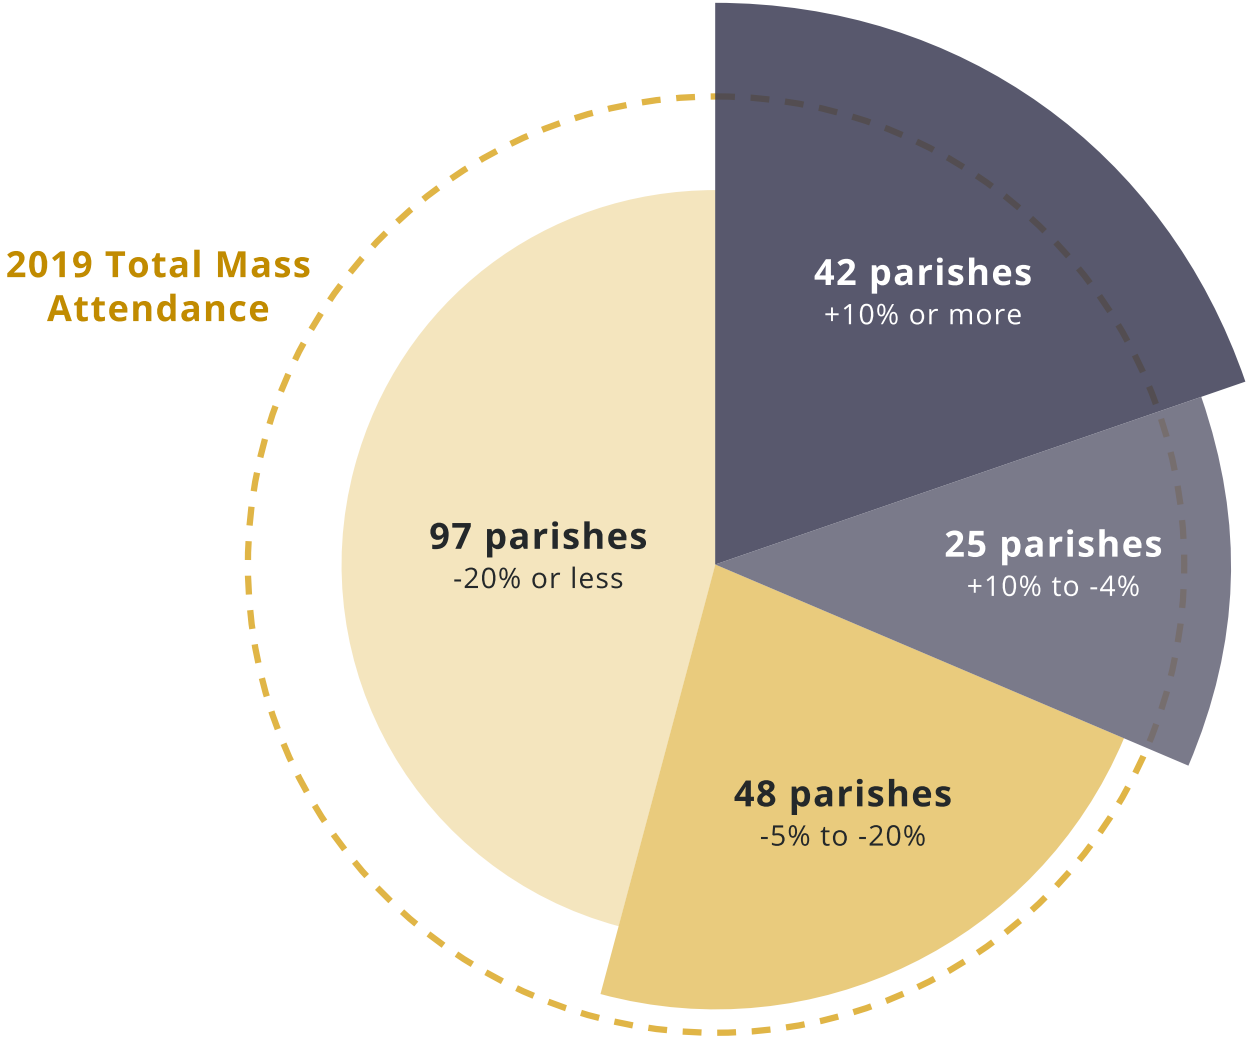

SUNDAY MASS ATTENDANCE BY YEAR

	Locations	2013	2014	2015	2016	2017	2018	2019	2020	2021	2022	2023	Annual Change	Percent Change
● CATHEDRAL A <i>SOUTH A</i>	25	12,030	11,891	11,663	10,489	11,288	10,879	11,116	6,450	10,127	10,428	11,741	1,313	13%
● CATHEDRAL B <i>SOUTH B</i>	24	24,857	24,402	24,280	23,689	23,262	22,457	21,365	8,884	14,520	15,991	16,086	95	1%
● EMMANUEL A <i>NORTHEAST A</i>	26	21,935	21,228	19,304	18,972	18,450	16,316	15,722	7,223	12,029	12,673	13,257	584	5%
● EMMANUEL B <i>NORTHEAST B</i>	24	12,232	12,280	11,016	10,687	10,145	9,881	9,643	4,837	6,847	7,197	7,834	637	9%
● ST. AUGUSTINE A <i>NORTHWEST A</i>	25	13,200	13,034	13,172	12,634	12,572	12,722	12,229	8,044	10,997	12,044	12,285	241	2%
● ST. AUGUSTINE B <i>NORTHWEST B</i>	20	12,473	12,346	11,765	11,578	11,596	11,370	11,293	6,366	10,016	10,809	10,900	91	1%
● ST. JAMES A <i>SOUTHWEST A</i>	10	10,953	10,824	10,425	9,846	9,631	9,148	8,728	4,245	6,216	6,477	6,596	119	2%
● ST. JAMES B <i>SOUTHWEST B</i>	17	16,001	15,346	14,931	13,785	13,596	12,842	12,408	6,589	9,774	9,122	9,336	214	2%
● ST. JOSEPH A <i>CENTRAL A</i>	12	6,977	6,876	6,598	6,489	6,164	5,974	5,766	2,124	3,896	4,228	4,560	332	8%
● ST. JOSEPH B <i>CENTRAL B</i>	6	10,941	10,792	10,546	10,284	10,391	9,962	9,561	4,988	6,587	7,171	7,786	615	9%
● ST. MARY A <i>SOUTHEAST A</i>	13	11,535	11,616	11,301	9,746	9,337	8,845	8,505	4,386	6,137	6,640	6,921	281	4%
● ST. MARY B <i>SOUTHEAST B</i>	11	3,076	3,124	3,068	3,002	2,667	2,663	2,612	1,460	2,140	2,217	2,055	-162	-7%
● INSTITUTIONS	15	1,919	1,993	2,873	2,446	2,149	2,391	2,101	452	916	1,766	2,213	447	25%
Totals:		158,129	155,752	150,942	143,647	141,248	135,450	131,049	66,048	100,202	106,763	111,570	4,807	5%
Rolling Percent Change:			-2%	-3%	-5%	-2%	-4%	-3%	-50%	52%	7%	5%		

SUNDAY MASS ATTENDANCE BY YEAR

MASS ATTENDANCE COMPARED TO 2019

Percentage above or below 2019 counts

MASS ATTENDANCE VS. NUMBER OF MASSES

OVERALL ARCHDIOCESE UTILIZATION

2023 UTILIZATION