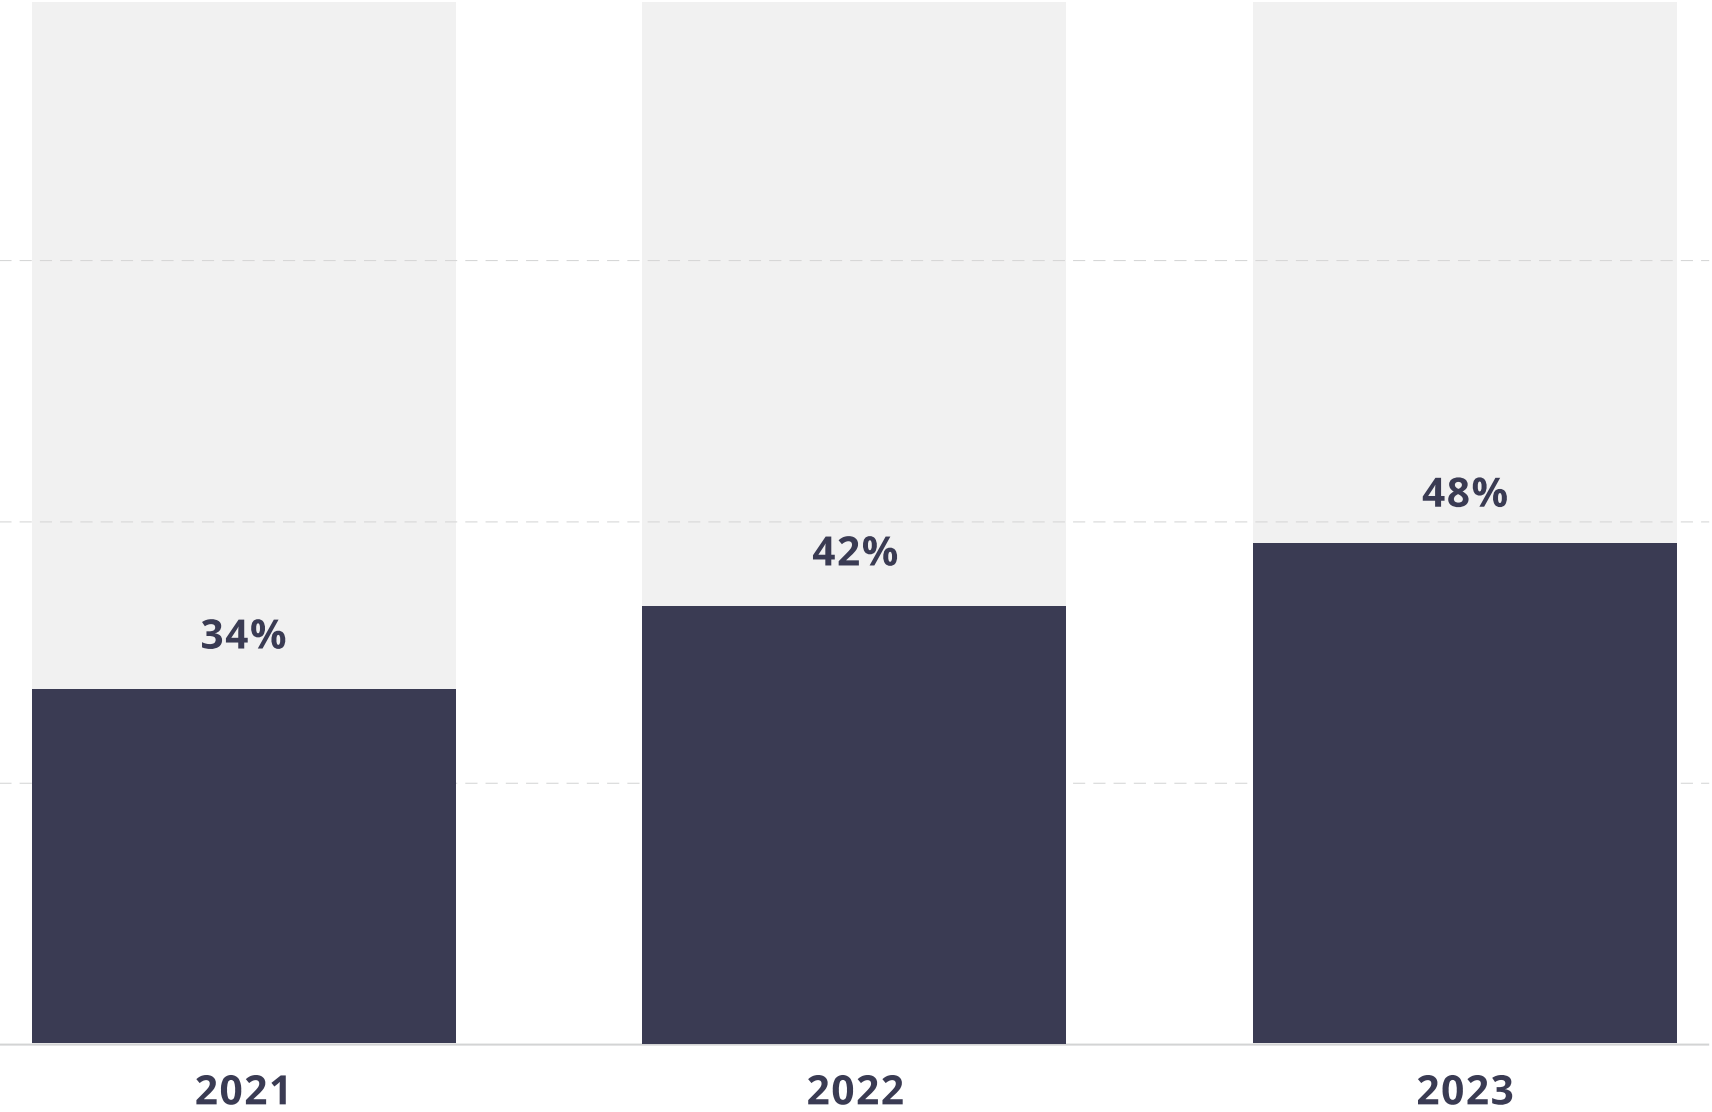

SUNDAY MASS ATTENDANCE BY YEAR

	Locations	2013	2014	2015	2016	2017	2018	2019	2020	2021	2022	2023	Annual Change	Percent Change
● CATHEDRAL A <i>SOUTH A</i>	25	12,030	11,891	11,663	10,489	11,288	10,879	11,116	6,450	10,127	10,428	11,741	1,313	13%
● CATHEDRAL B <i>SOUTH B</i>	24	24,857	24,402	24,280	23,689	23,262	22,457	21,365	8,884	14,520	15,991	16,086	95	1%
● EMMANUEL A <i>NORTHEAST A</i>	26	21,935	21,228	19,304	18,972	18,450	16,316	15,722	7,223	12,029	12,673	13,257	584	5%
● EMMANUEL B <i>NORTHEAST B</i>	24	12,232	12,280	11,016	10,687	10,145	9,881	9,643	4,837	6,847	7,197	7,834	637	9%
● ST. AUGUSTINE A <i>NORTHWEST A</i>	25	13,200	13,034	13,172	12,634	12,572	12,722	12,229	8,044	10,997	12,044	12,285	241	2%
● ST. AUGUSTINE B <i>NORTHWEST B</i>	20	12,473	12,346	11,765	11,578	11,596	11,370	11,293	6,366	10,016	10,809	10,900	91	1%
● ST. JAMES A <i>SOUTHWEST A</i>	10	10,953	10,824	10,425	9,846	9,631	9,148	8,728	4,245	6,216	6,477	6,596	119	2%
● ST. JAMES B <i>SOUTHWEST B</i>	17	16,001	15,346	14,931	13,785	13,596	12,842	12,408	6,589	9,774	9,122	9,336	214	2%
● ST. JOSEPH A <i>CENTRAL A</i>	12	6,977	6,876	6,598	6,489	6,164	5,974	5,766	2,124	3,896	4,228	4,560	332	8%
● ST. JOSEPH B <i>CENTRAL B</i>	6	10,941	10,792	10,546	10,284	10,391	9,962	9,561	4,988	6,587	7,171	7,786	615	9%
● ST. MARY A <i>SOUTHEAST A</i>	13	11,535	11,616	11,301	9,746	9,337	8,845	8,505	4,386	6,137	6,640	6,921	281	4%
● ST. MARY B <i>SOUTHEAST B</i>	11	3,076	3,124	3,068	3,002	2,667	2,663	2,612	1,460	2,140	2,217	2,055	-162	-7%
● INSTITUTIONS	15	1,919	1,993	2,873	2,446	2,149	2,391	2,101	452	916	1,766	2,213	447	25%
Totals:		158,129	155,752	150,942	143,647	141,248	135,450	131,049	66,048	100,202	106,763	111,570	4,807	5%
Rolling Percent Change:			-2%	-3%	-5%	-2%	-4%	-3%	-50%	52%	7%	5%		

SUNDAY MASS ATTENDANCE BY YEAR

MASS ATTENDANCE COMPARED TO 2019

Percentage above or below 2019 counts

MASS ATTENDANCE VS. NUMBER OF MASSES

OVERALL ARCHDIOCESE UTILIZATION

2023 UTILIZATION